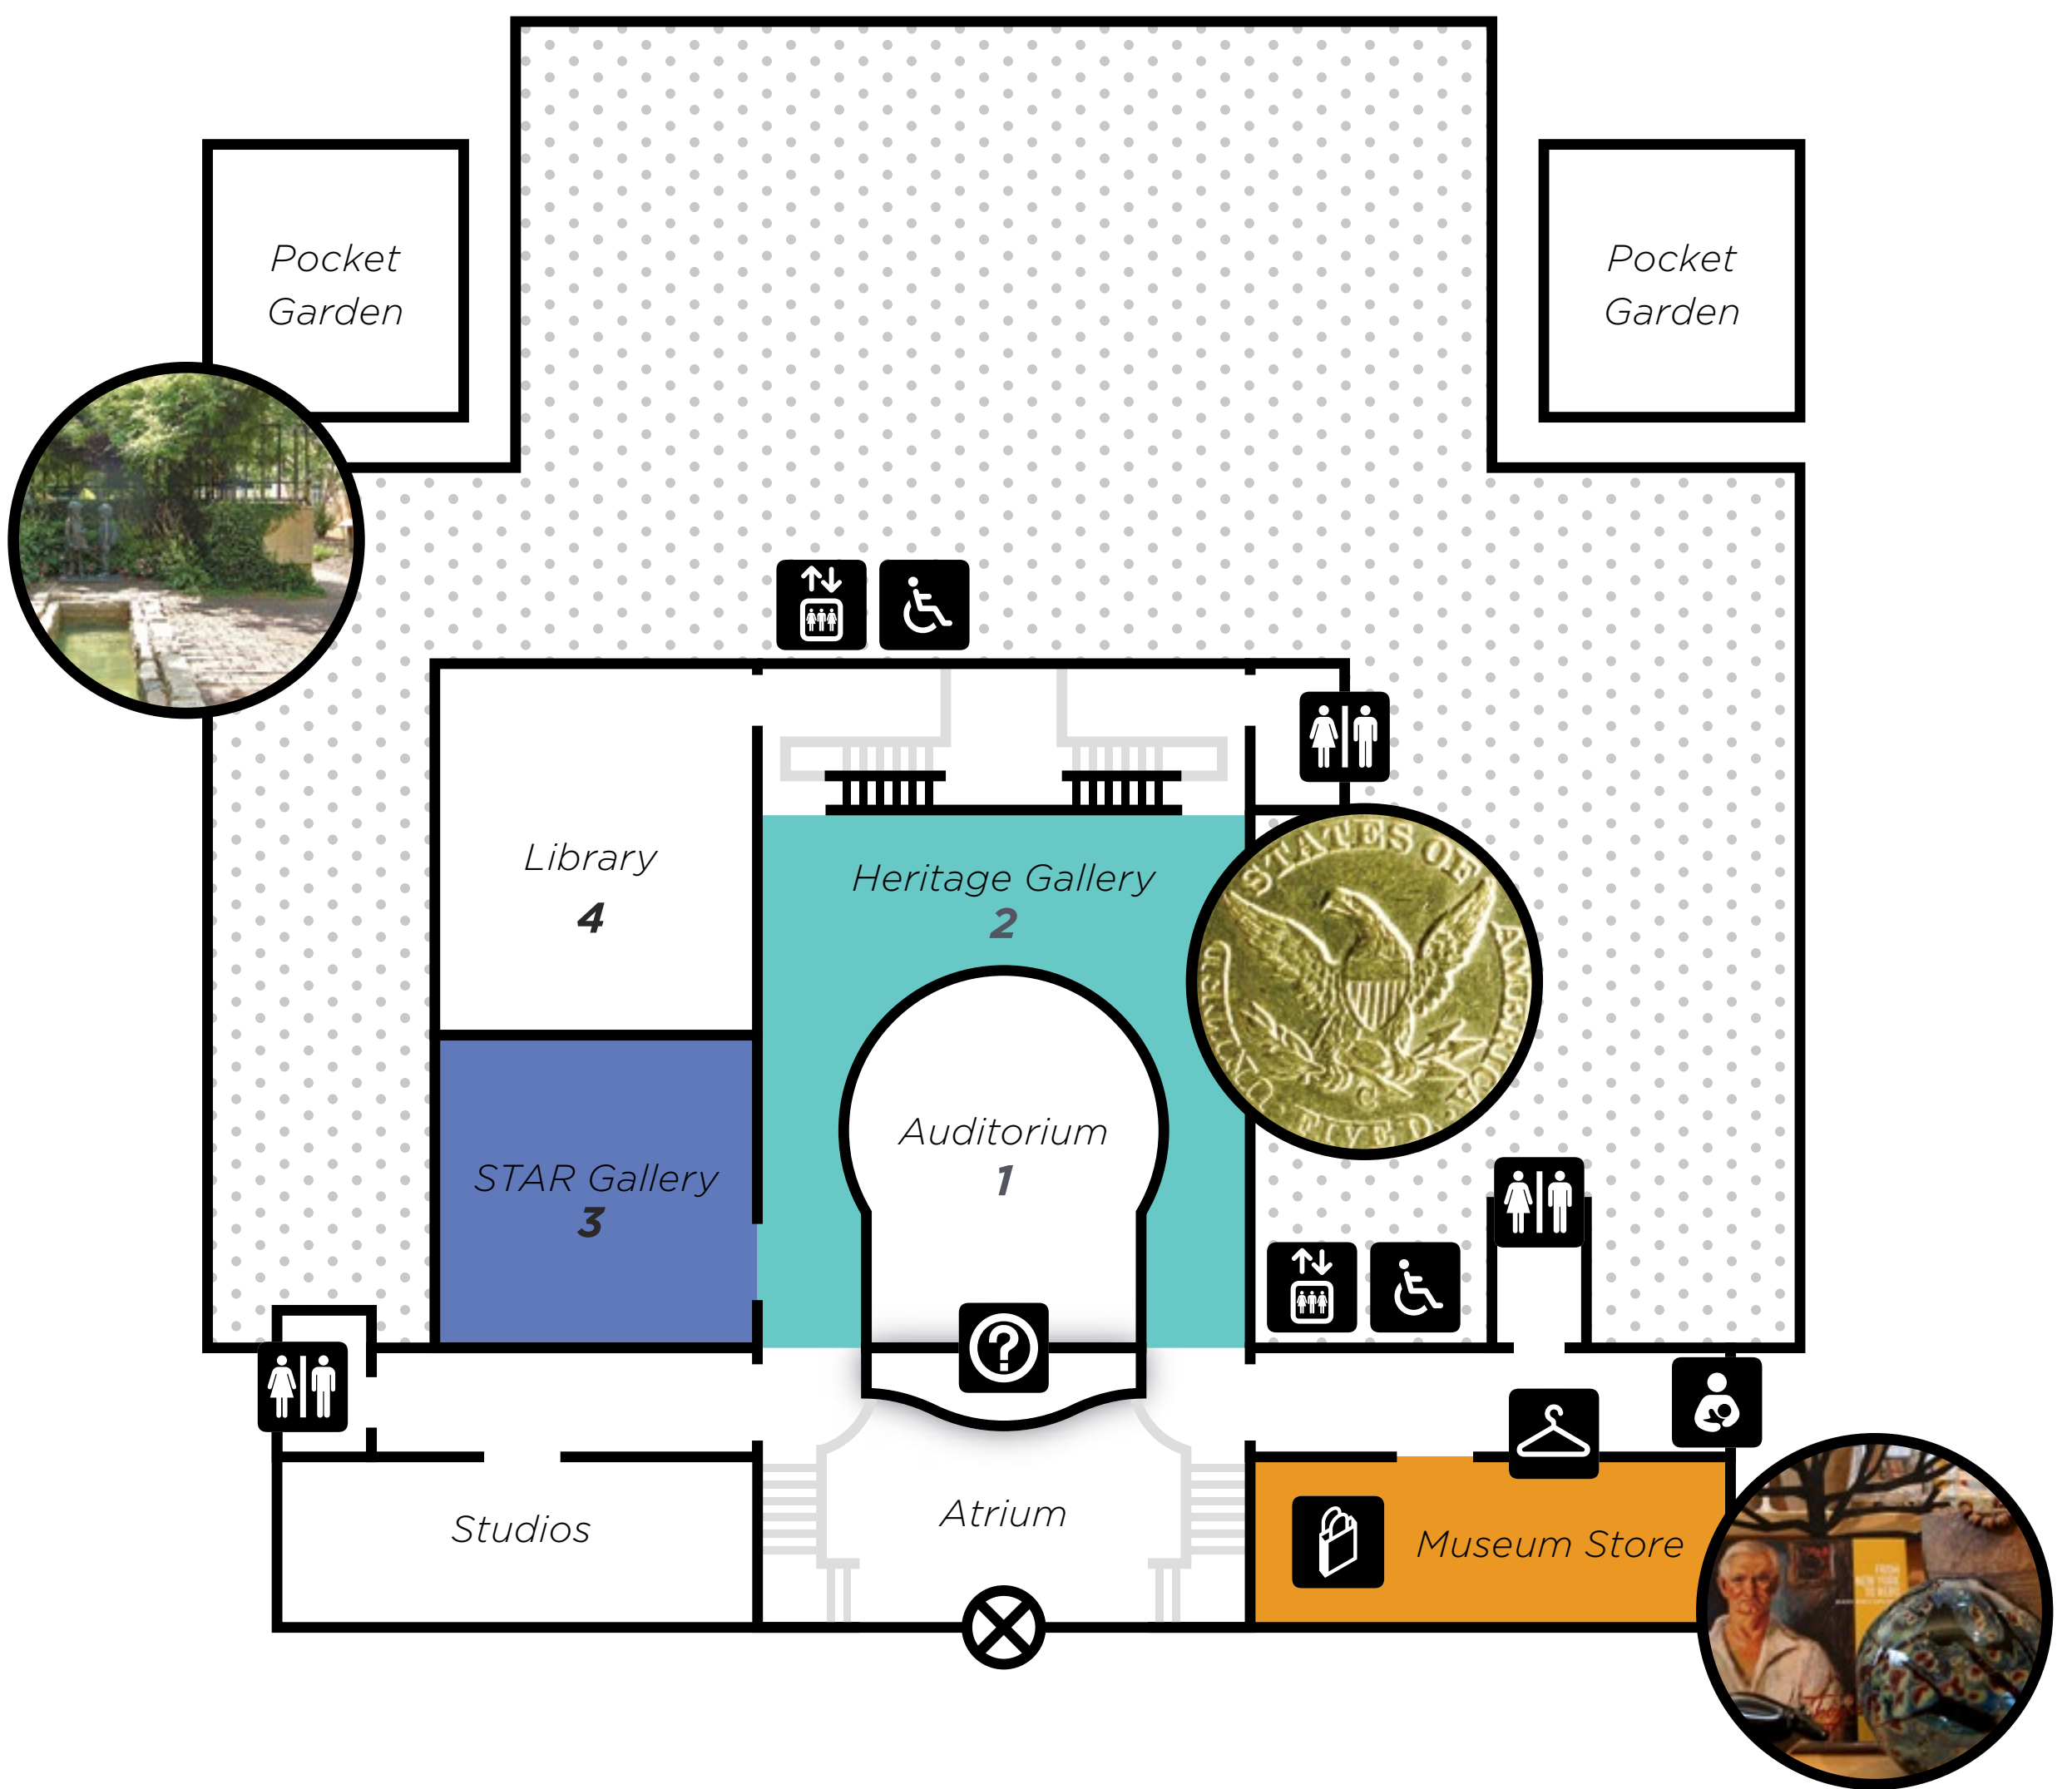

WELCOME TO MINT MUSEUM RANDOLPH

VIEW DETAILS BELOW

MINT MUSEUM RANDOLPH MAP

LEVEL 1

LEVEL 1

- 1 Auditorium 
- 2 Heritage Gallery
- 3 STAR Gallery 
- 4 Library 

 Temporary Closure

KEY

- | | | | |
|---|--------------------|---|----------------------|
|  | Welcome Desk |  | Wellness Room |
|  | Coat Check |  | Permanent Collection |
|  | Elevator |  | STAR Gallery |
|  | Restroom |  | Museum Store |
|  | Wheel Chair Access | | |

KEY

Elevator

Wheel Chair Access

Restroom

Permanent Collection

Special Exhibition

MINT MUSEUM RANDOLPH MAP

LEVEL 3

LEVEL 3

- 11 European Art
- 12 American Decorative Arts
- 13 North Carolina Pottery
- 14 Special Exhibition: **Wedgwood International Seminars**
- 15 Library ⚠️

⚠️ Temporary Closure

KEY

Elevator

Wheel Chair Access