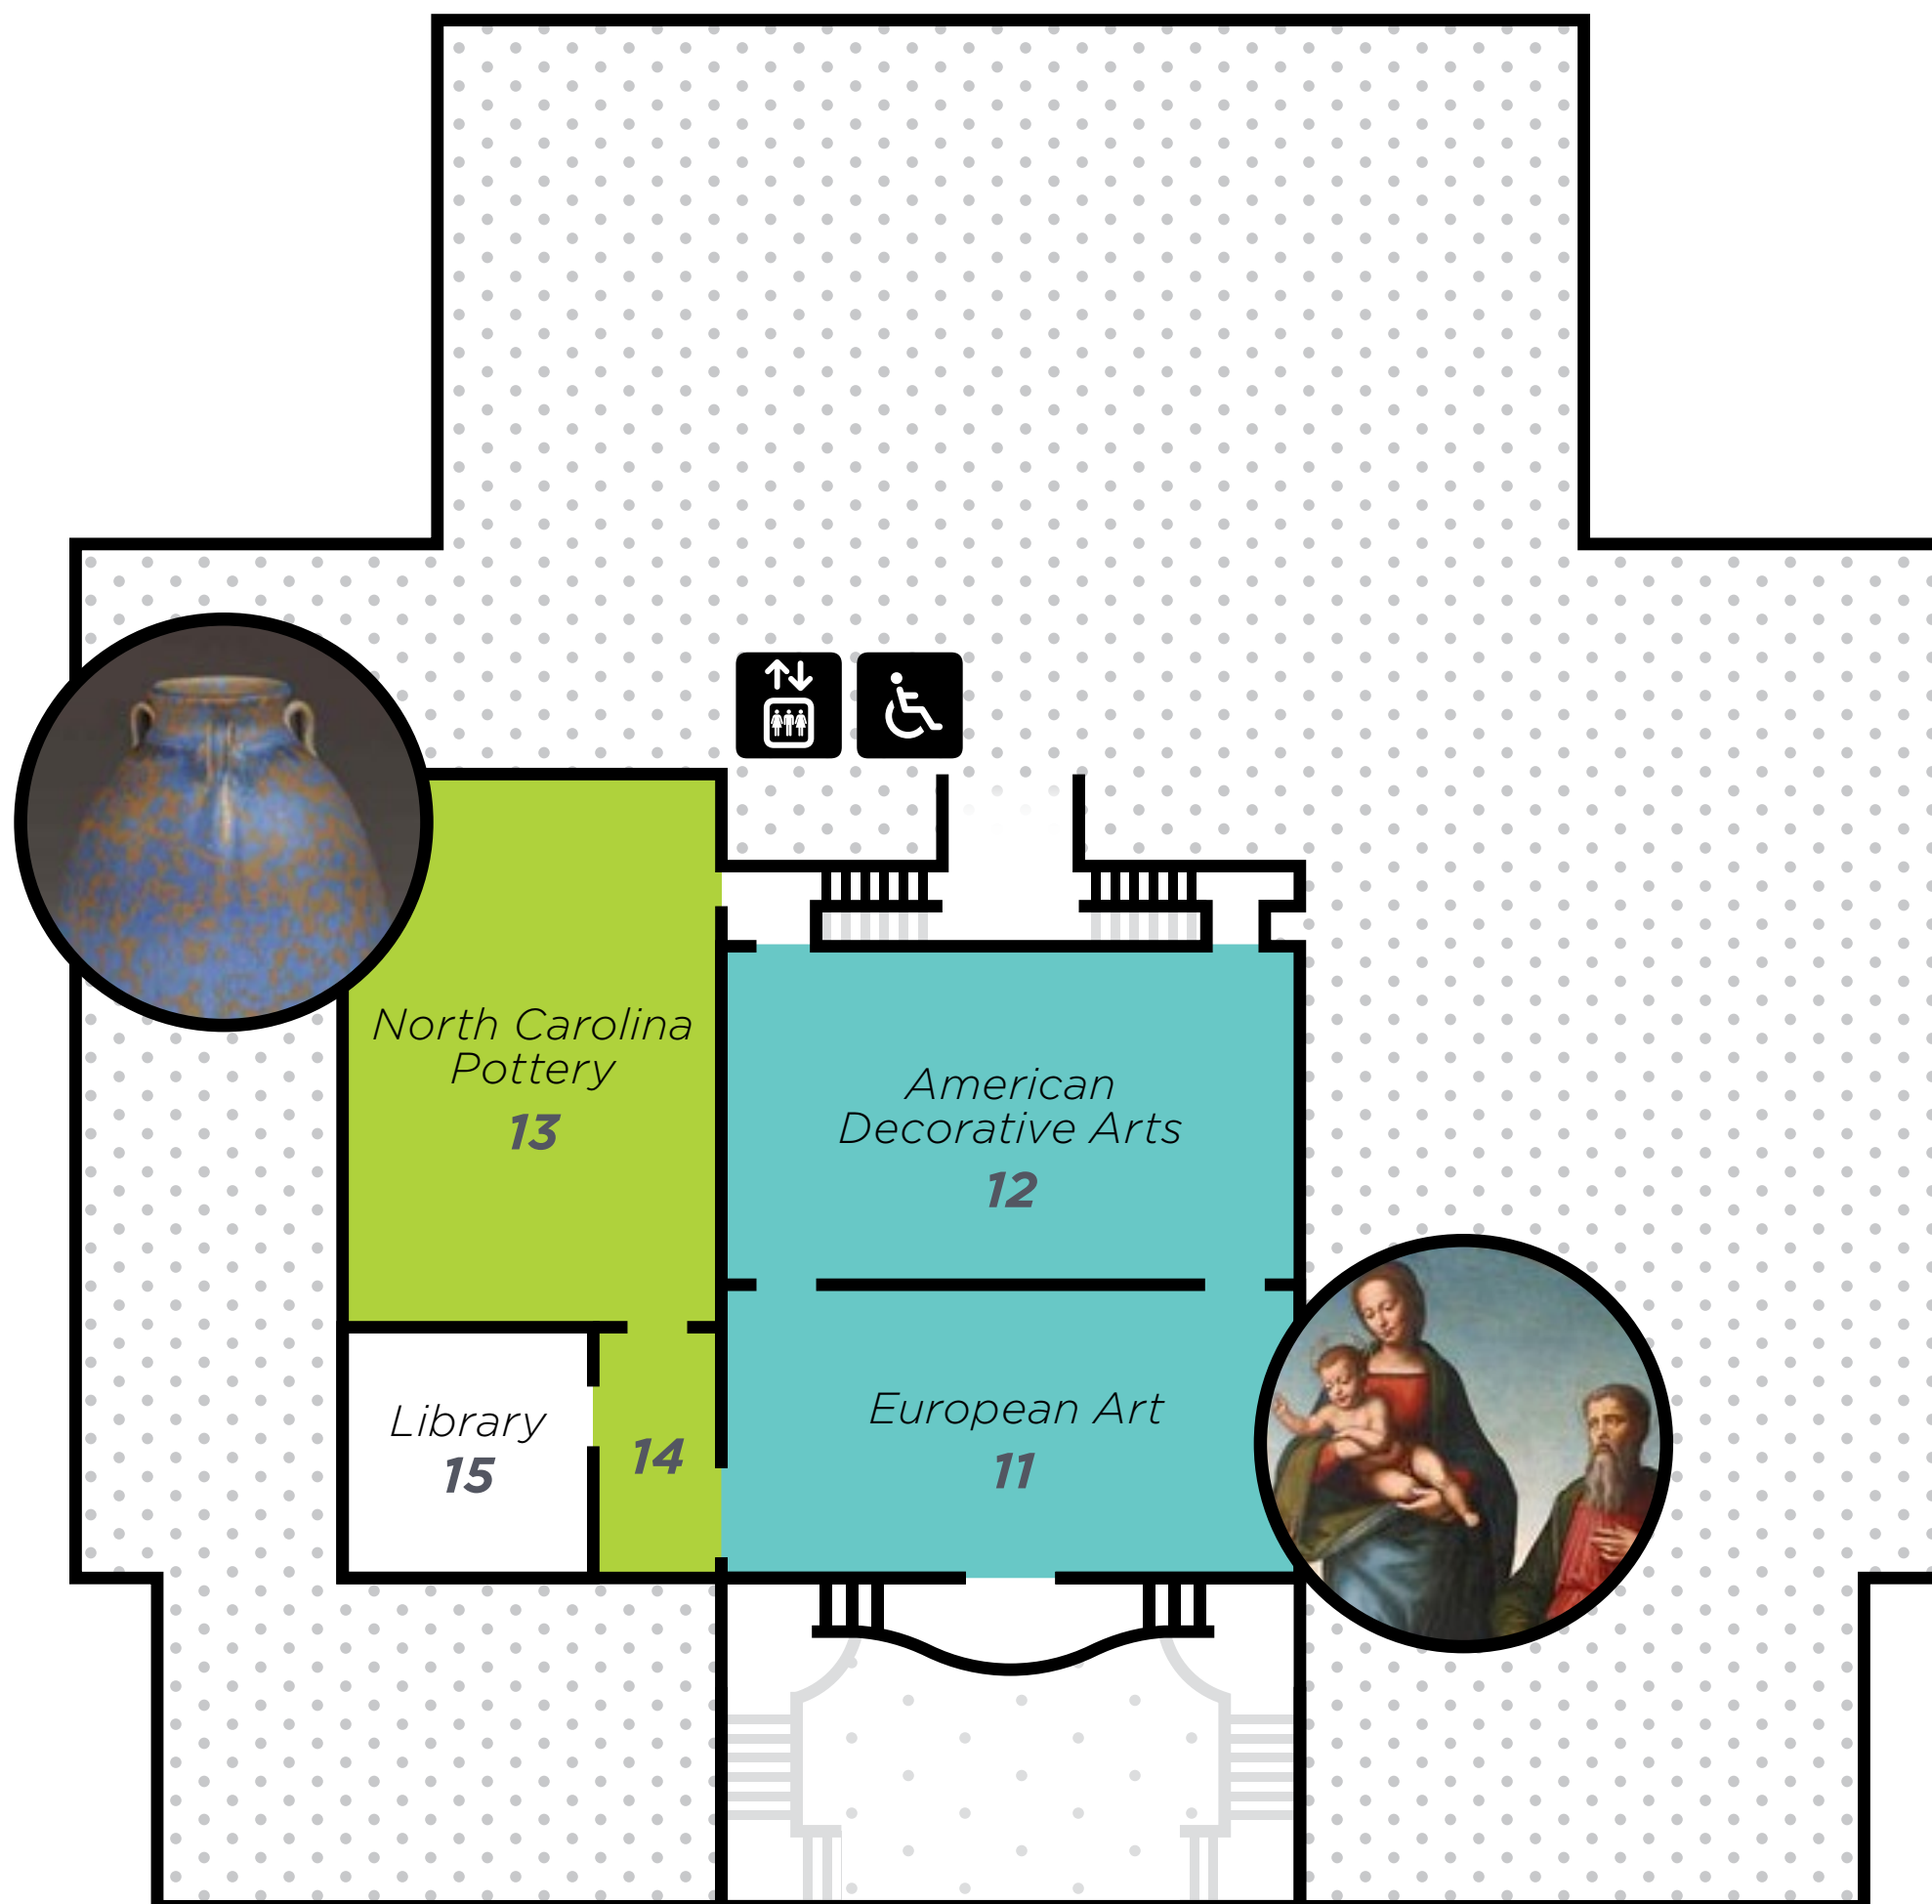

WELCOME TO MINT MUSEUM RANDOLPH

VIEW DETAILS BELOW

MINT MUSEUM RANDOLPH MAP

LEVEL 1

LEVEL 1

- 1 Auditorium 
- 2 Heritage Gallery
- 3 STAR Gallery 
- 4 Library 

 Temporary Closure

KEY

- | | | | |
|---|--------------------|---|----------------------|
|  | Welcome Desk |  | Wellness Room |
|  | Coat Check |  | Permanent Collection |
|  | Elevator |  | STAR Gallery |
|  | Restroom |  | Museum Store |
|  | Wheel Chair Access | | |

KEY

Elevator

Wheel Chair Access

Restroom

Permanent Collection

Special Exhibition

MINT MUSEUM RANDOLPH MAP

LEVEL 3

LEVEL 3

- 11 European Art
- 12 American Decorative Arts
- 13 North Carolina Pottery
- 14 Special Exhibition: **Wedgwood International Seminars**
- 15 Library ⚠️

⚠️ Temporary Closure

KEY

Elevator

Wheel Chair Access