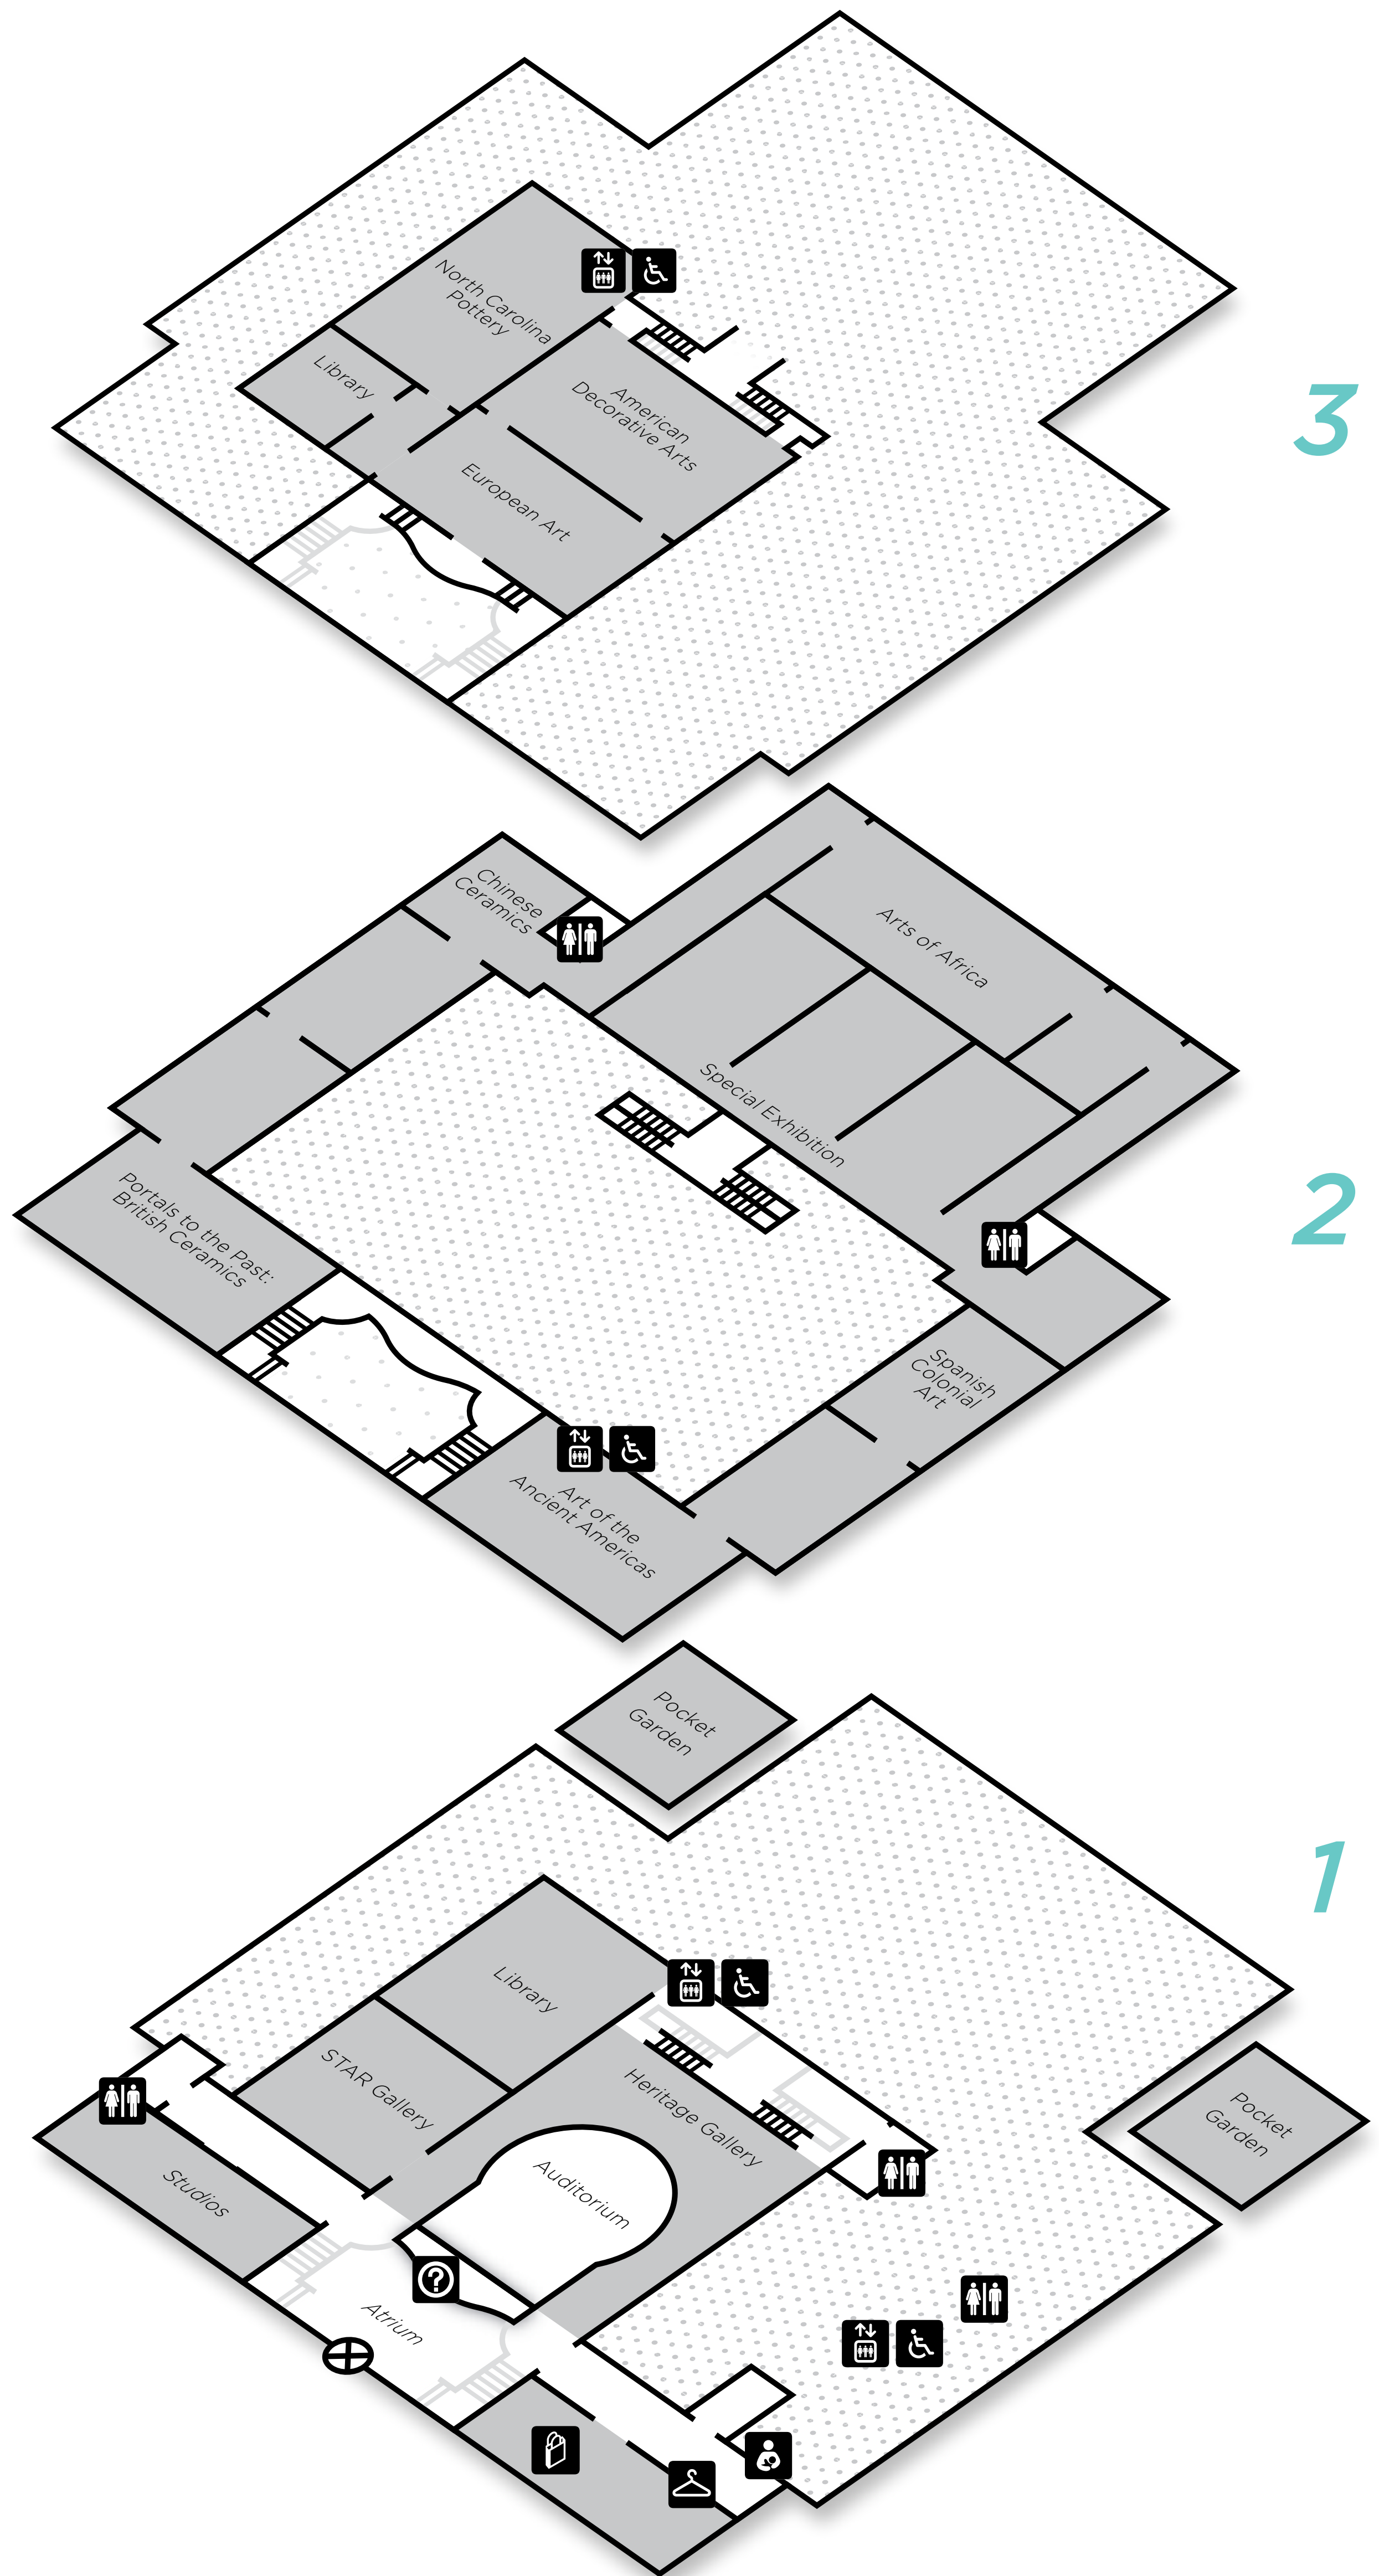

WELCOME TO MINT MUSEUM RANDOLPH

VIEW DETAILS BELOW

MINT MUSEUM RANDOLPH MAP

LEVEL 1

LEVEL 1

- 1 Auditorium 
- 2 Heritage Gallery
- 3 STAR Gallery 
- 4 Library 

 Temporary Closure

KEY

- | | | | |
|---|--------------------|---|----------------------|
|  | Welcome Desk |  | Wellness Room |
|  | Coat Check |  | Permanent Collection |
|  | Elevator |  | STAR Gallery |
|  | Restroom |  | Museum Store |
|  | Wheel Chair Access | | |

MINT MUSEUM RANDOLPH MAP

LEVEL 2

LEVEL 2

- 5 Art of the Ancient Americas | **Interventions**
- 6 Spanish Colonial Art
- 7 Special Exhibition: **Classic Black**
- 8 Arts of Africa
- 9 Chinese Ceramics
- 10 Portals to the Past: British Ceramics

KEY

Elevator

Wheel Chair Access

Restroom

Permanent Collection

Special Exhibition

MINT MUSEUM RANDOLPH MAP

LEVEL 3