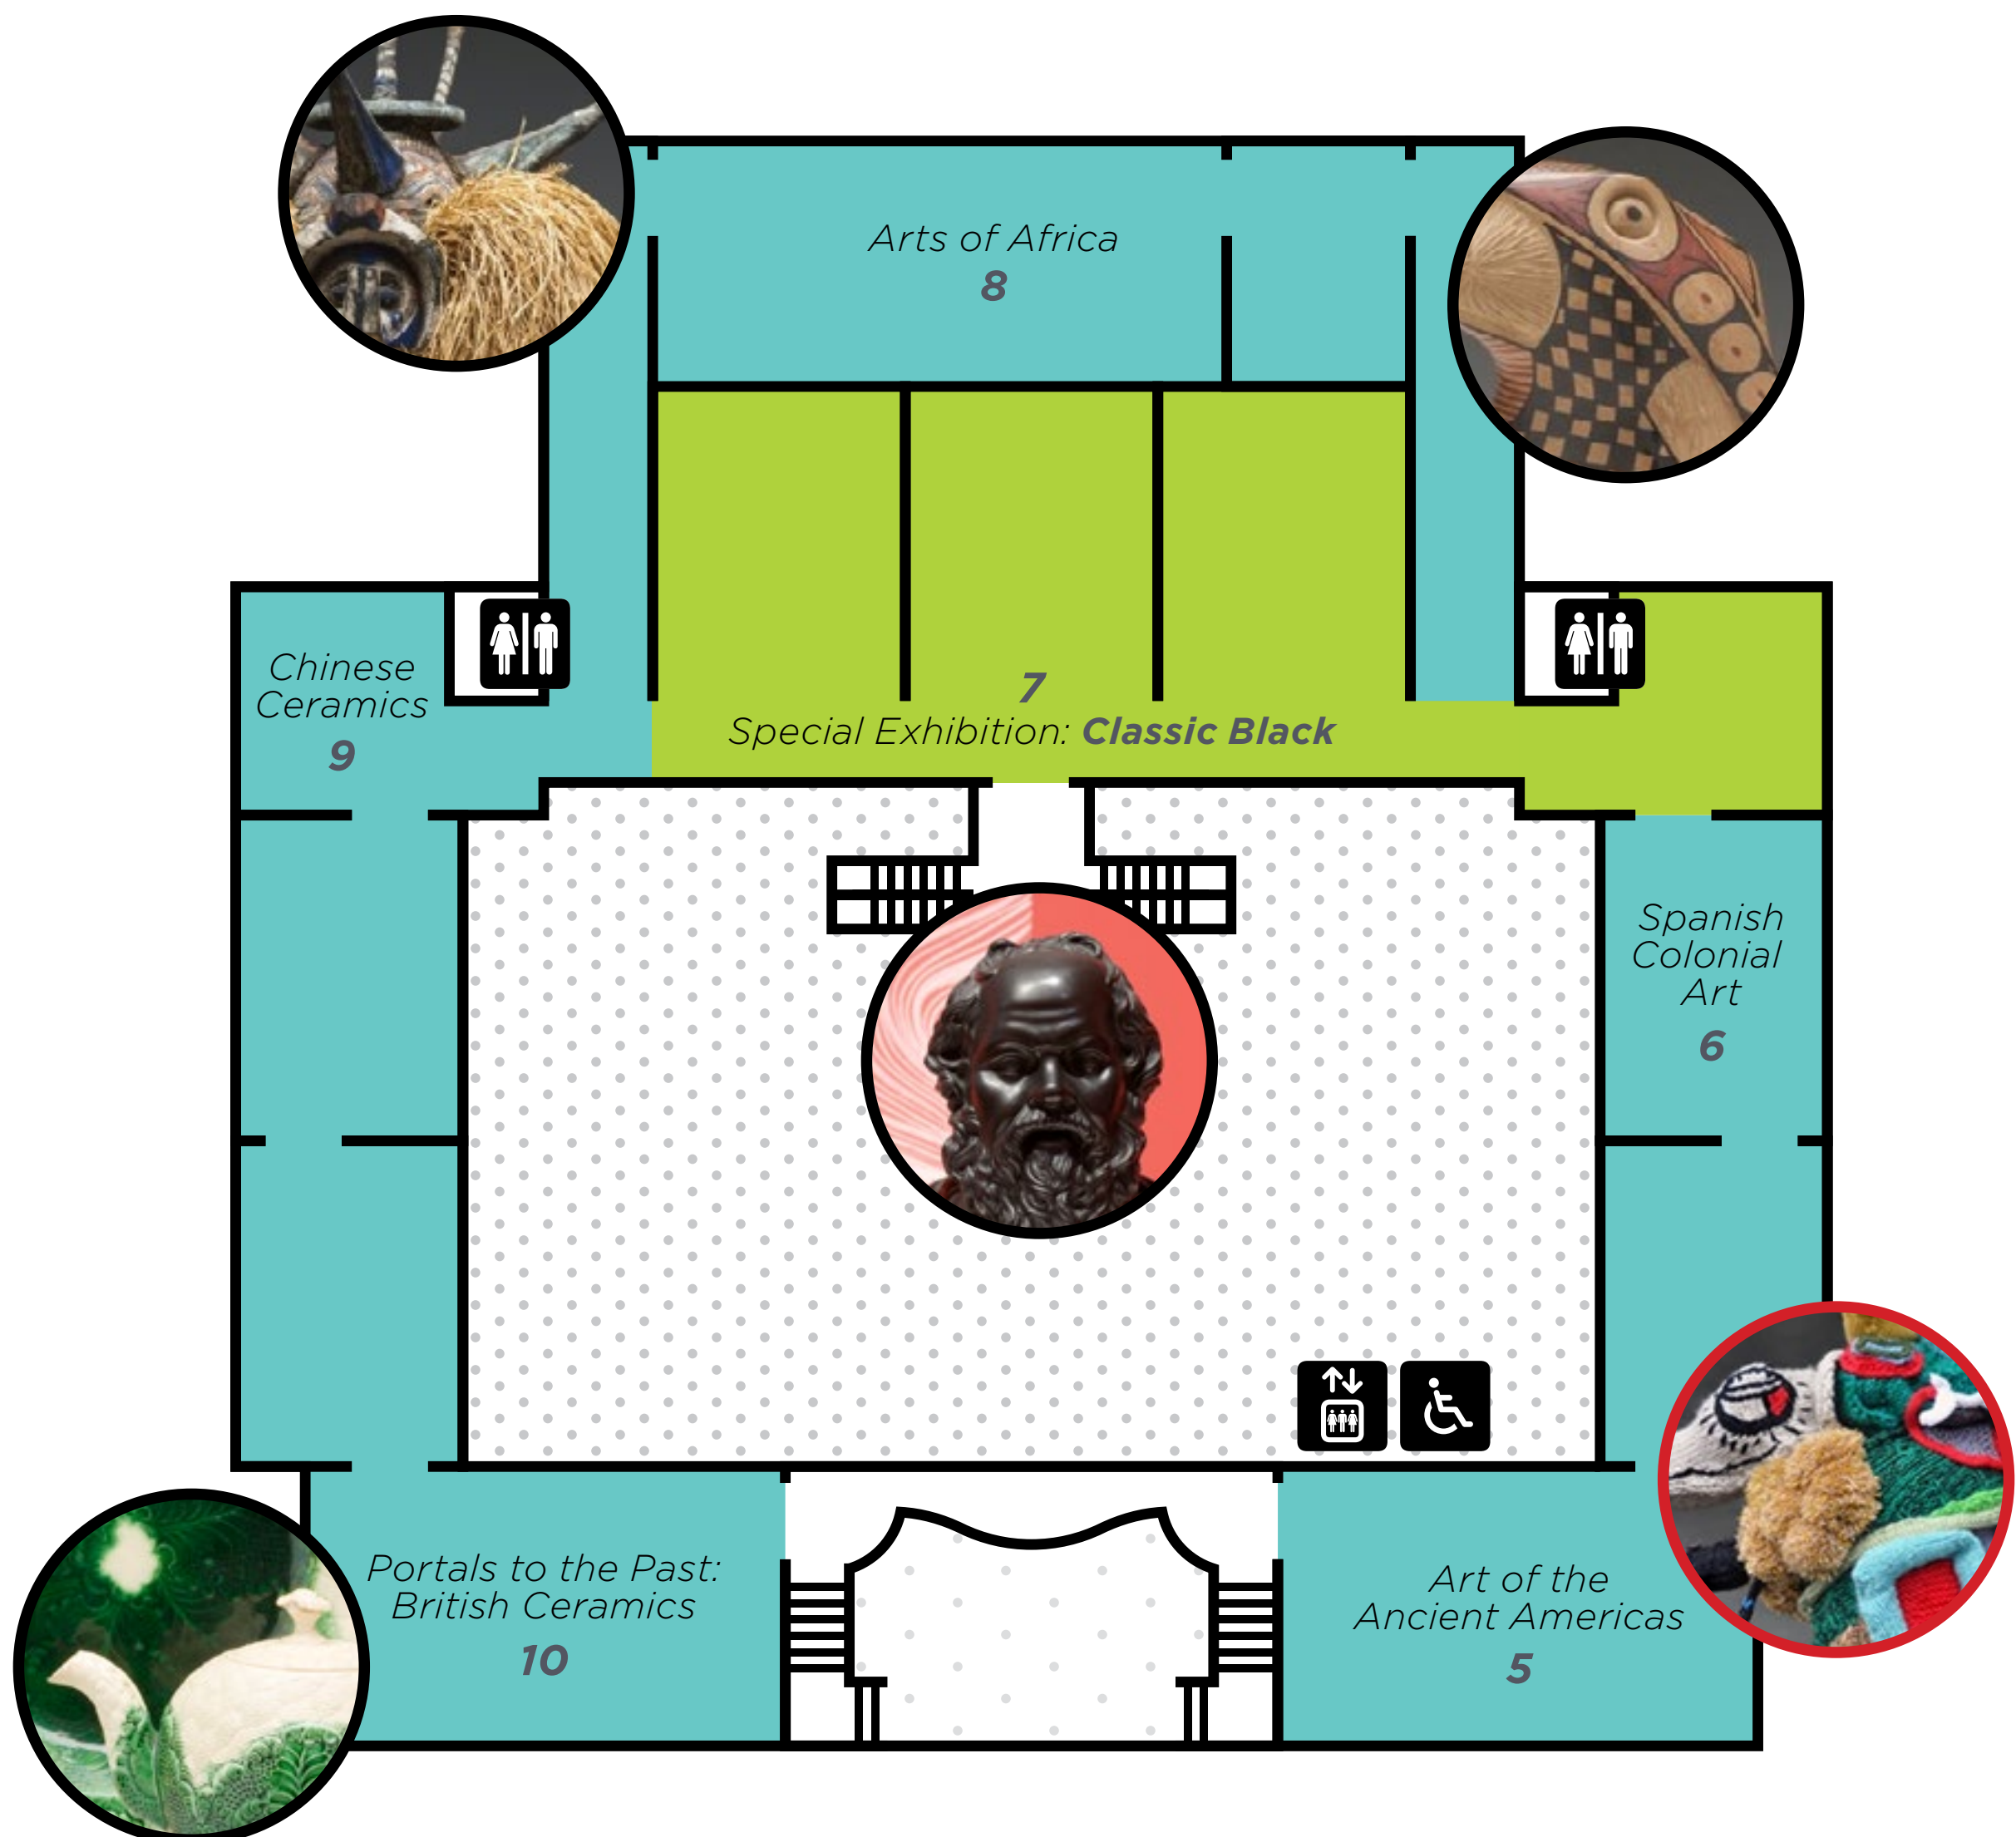

MINT MUSEUM RANDOLPH MAP

LEVEL 2

LEVEL 2

- 5 Art of the Ancient Americas | **Interventions**
- 6 Spanish Colonial Art
- 7 Special Exhibition: **Classic Black**
- 8 Arts of Africa
- 9 Chinese Ceramics
- 10 Portals to the Past: British Ceramics

KEY

Elevator

Wheel Chair Access

Restroom

Permanent Collection

Special Exhibition